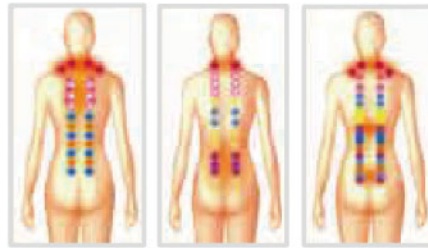

OTO
Balance Life

OTO
Balance Life

腰背鬆

 OTO HK 
www.otobodycare.com

LUX
EL-868

現今都市人生活緊張，工作壓力煩重，身心疲累。腰背痛便是其中一種非常普遍的都市痛：座椅未能承托背部，坐姿不正，長時間站立，缺乏運動等，這些都是腰背痛的成因。

Urban people live and work under heavy stress nowadays, exhausting their body and mind. Back and waist pains are common problems that arise from inadequate chair support, poor sitting postures, long hours of standing, and a lack of exercise.

Why OTO e-Lux?

OTO 腰背鬆 為家中的座椅注入按摩椅的精粹，讓您隨時隨地享受到有如按摩師的推拿、揉捏按摩的靈巧手法，鬆弛背、腰每一寸的肌膚。

OTO e-Lux turns your seat into a mini massage chair, enabling you to enjoy rolling and kneading massages that simulate the ones by the masseur whenever you want, and pampers every inch of your body.

產品特點 Product Features

- 4指迴旋按摩，8種模式，15種變化
‘4-finger’ Circular Massage, 8 Modes, 15 Variations
- 古法推拿按摩：特製按摩滾輪配合適度的節奏，在背部上下游走，喚醒每條神經，放鬆肌肉
Rolling Massage : Special rollers massage up and down your spinal area to provide utmost relaxation to the nerves and muscles
- 揉捏按摩：直透背部穴位，使肌肉回復柔軟和彈性，舒緩壓力
Kneading Massage : Shiatsu massage stimulates the acupressure points at the back to recover softness and agility of the muscles and reduce stress
- 溫熱按摩：促進血液循環
Heat Therapy : Improves blood circulation
- 座部振動：讓按摩更全面
Seat Vibration : Ultimate massage for complete relaxation
- 5 段寬度調節，迎合個人需要
5 Adjustable Width of Rollers, Meets individual needs
- 配備遙控器：操作更簡易方便
Remote Controller : Easy-to-operate